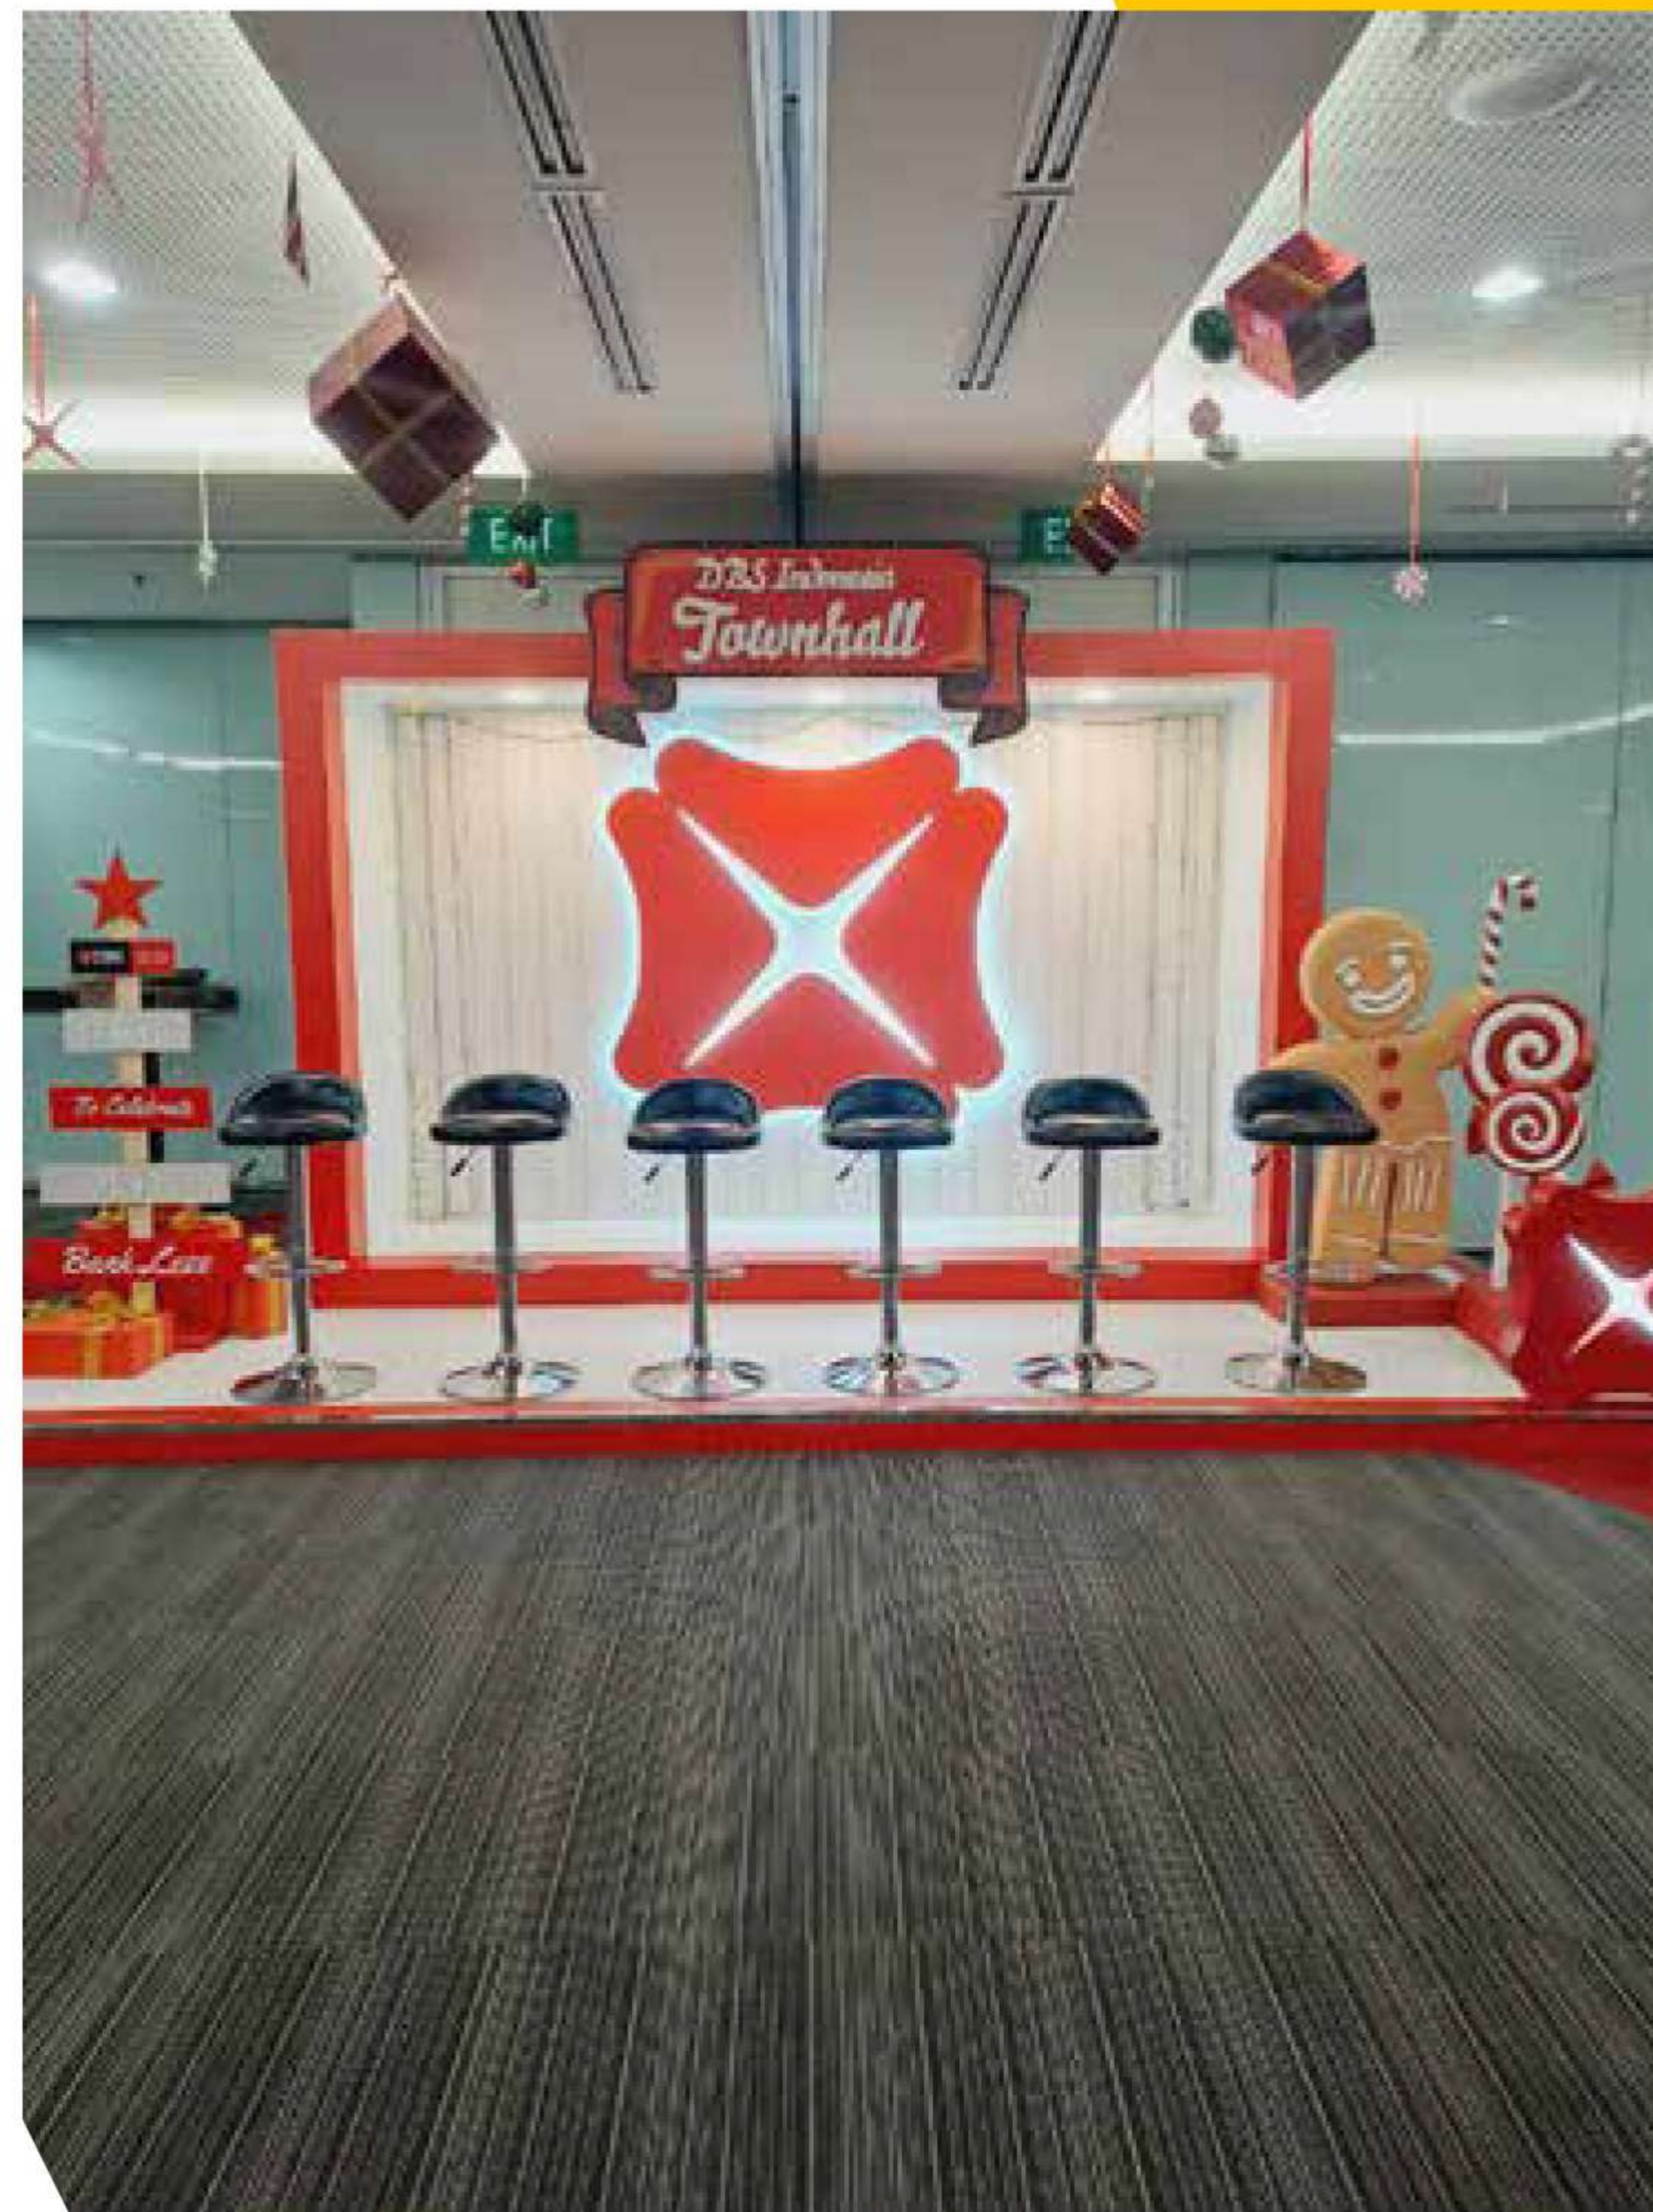

AIDEAXPO

Corporate Thematic
Mini Stage Production

| DBS TOWN HALL