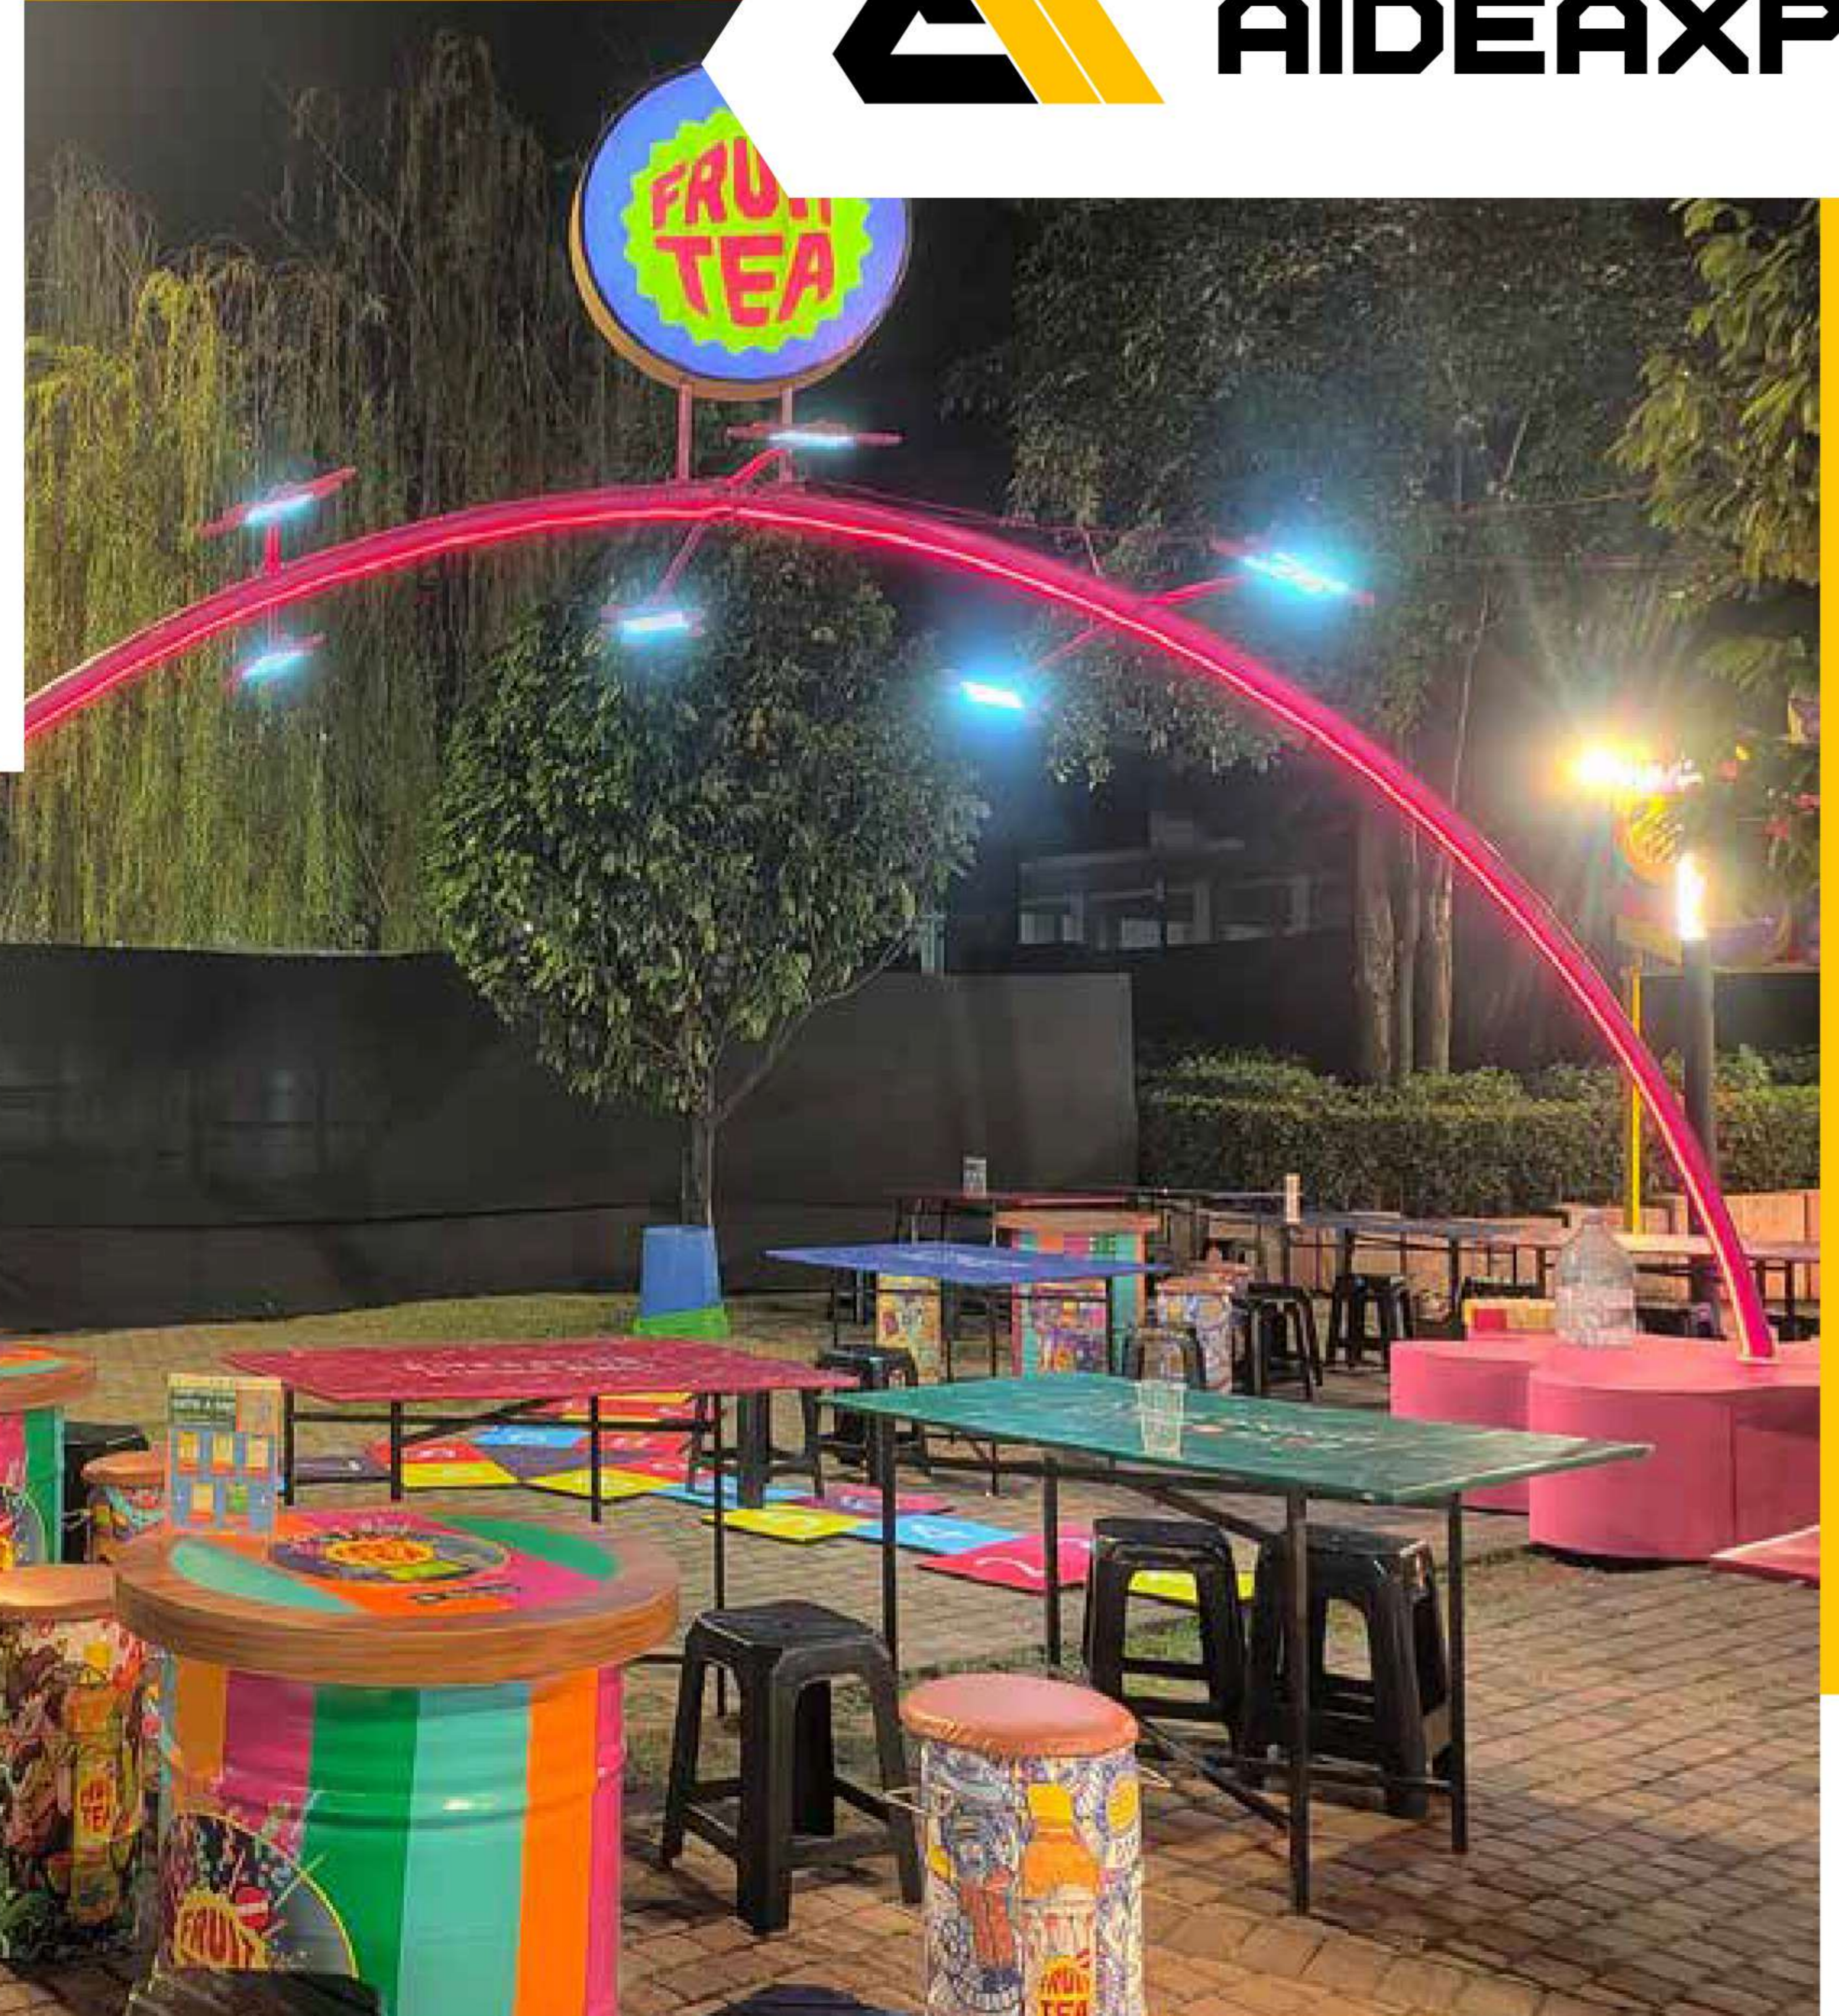

AIDEAXPO

Corporate Brand Thematic
All Area Production

FRUIT TEA
WE THE FEST