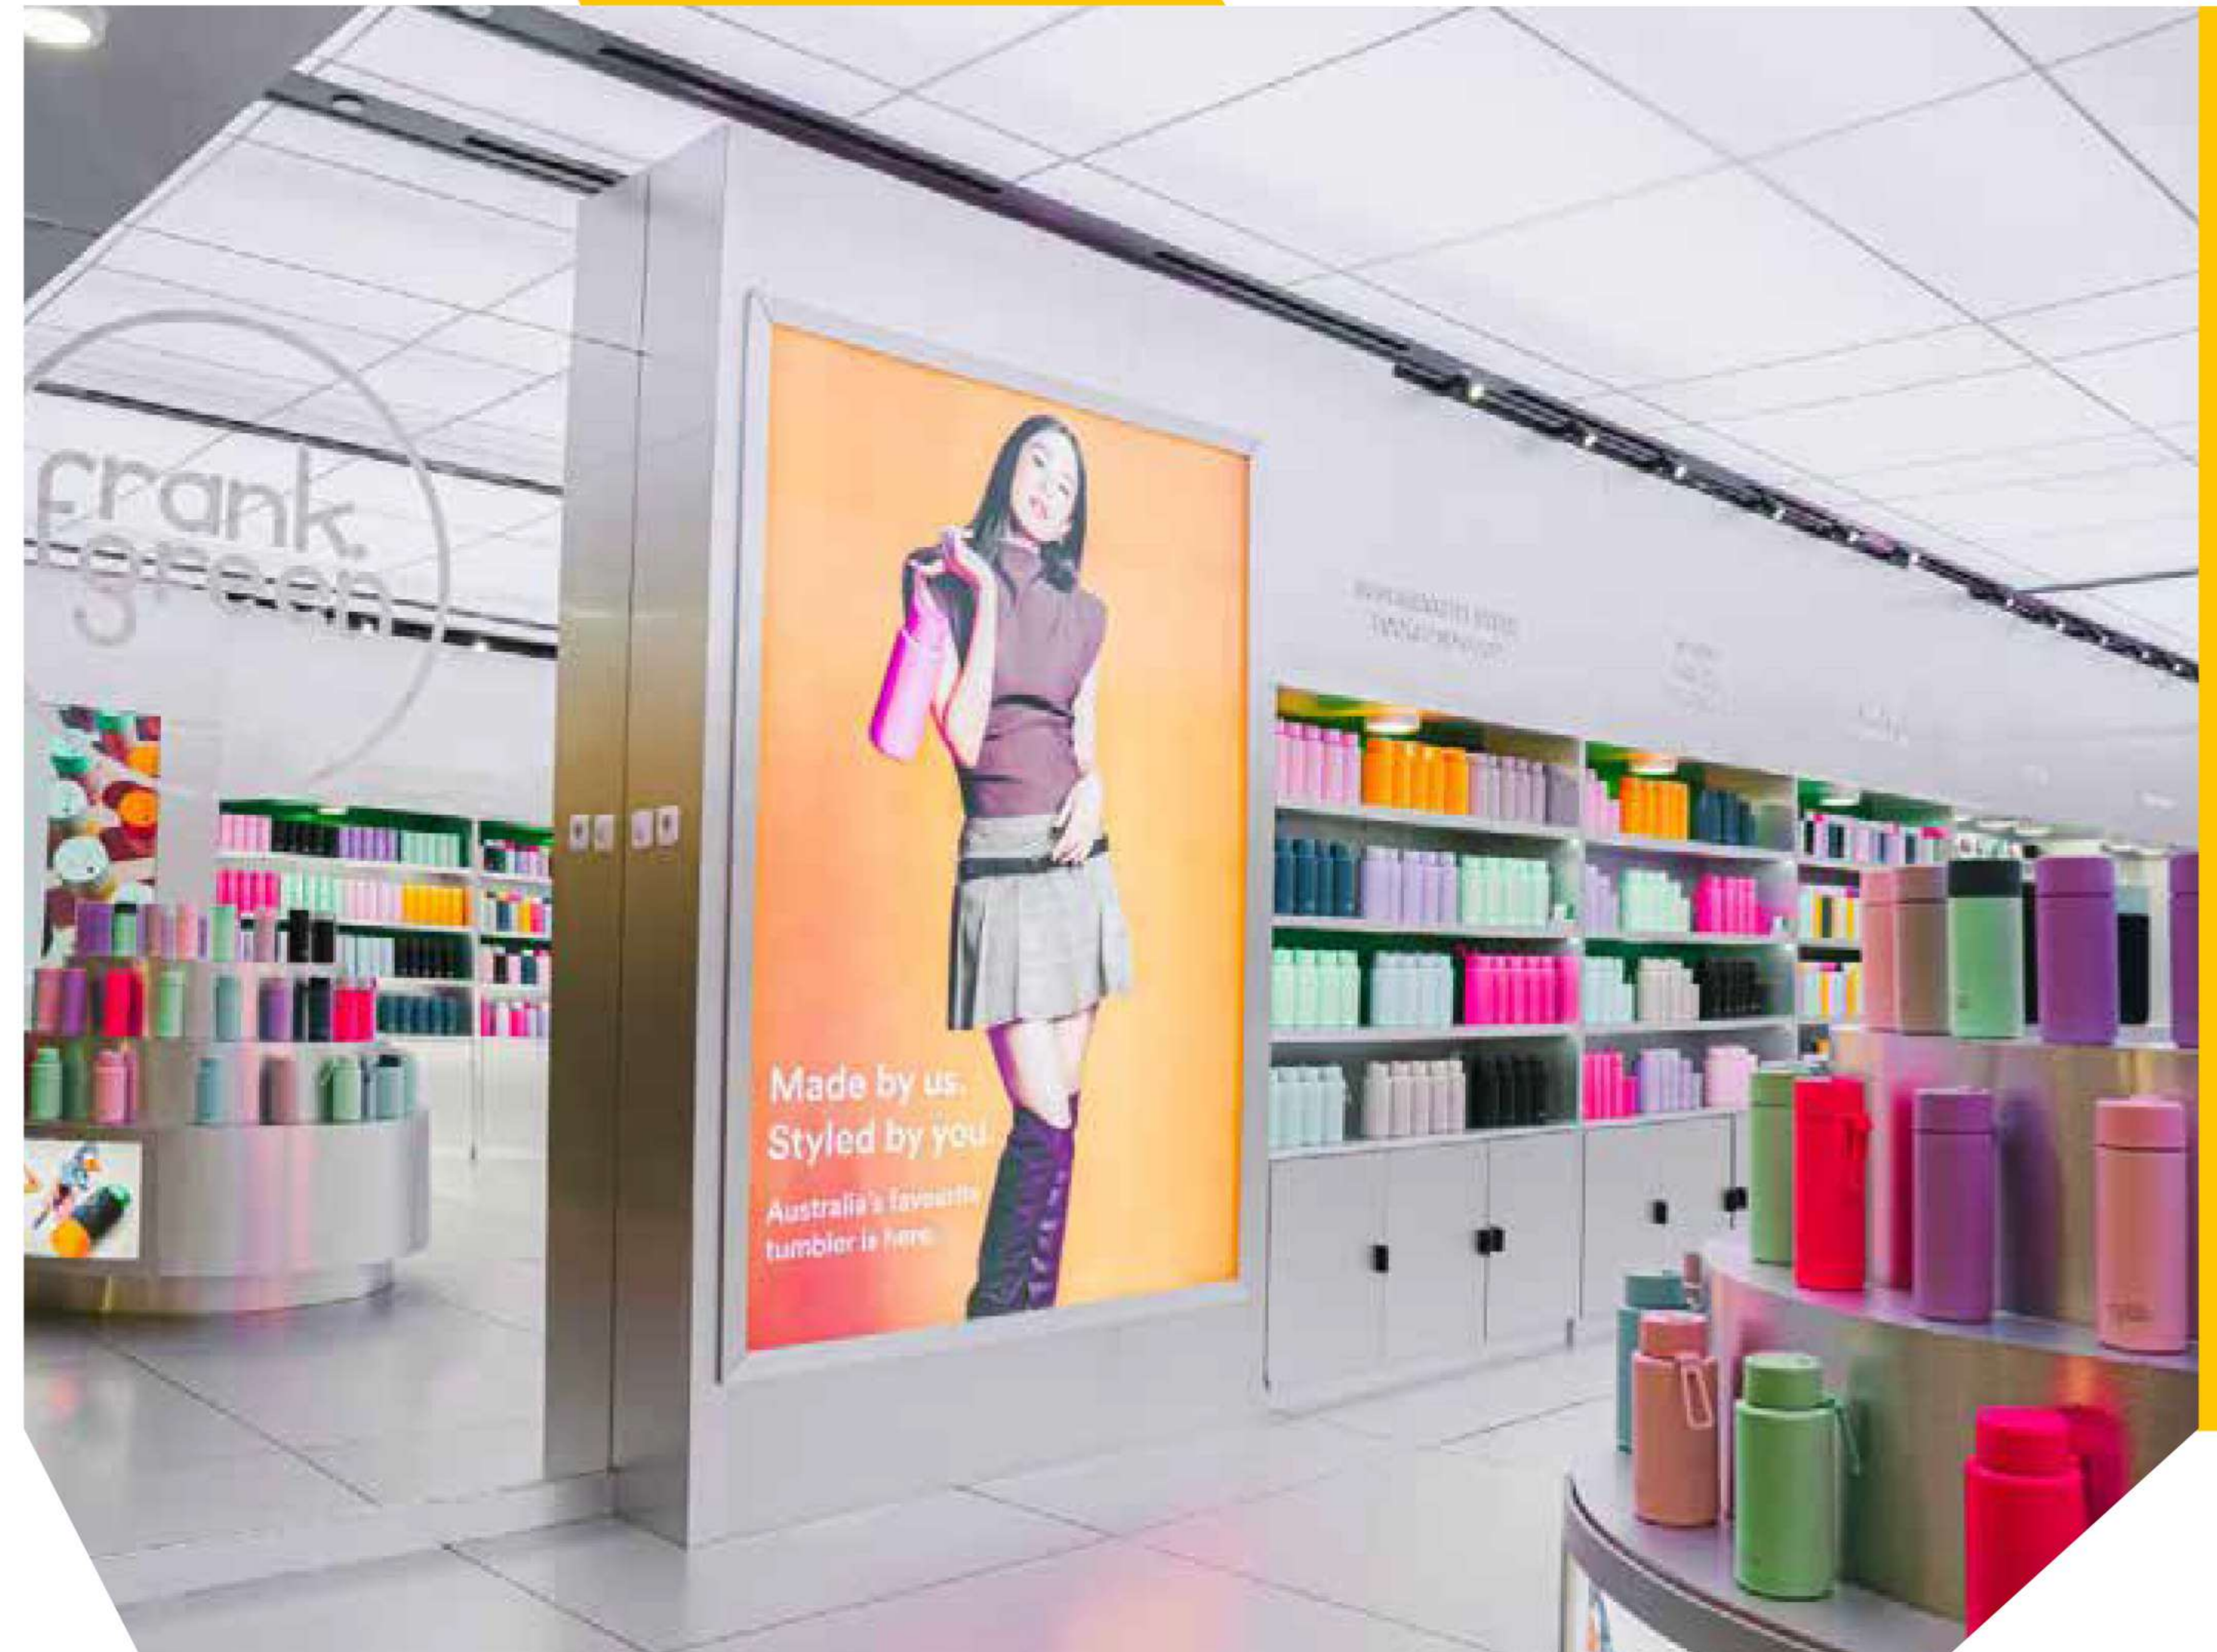

▲ Interior Production

- Corporate Office
- Residence
- Hotel
- Commercial Space (Retail / Resto / Café)
- Public Space
- Customized Furniture

▲ Civil Engineering

OUR PREVIOUS PROJECTS >

AIDEAXPO

Corporate Brand Thematic
All Area Production