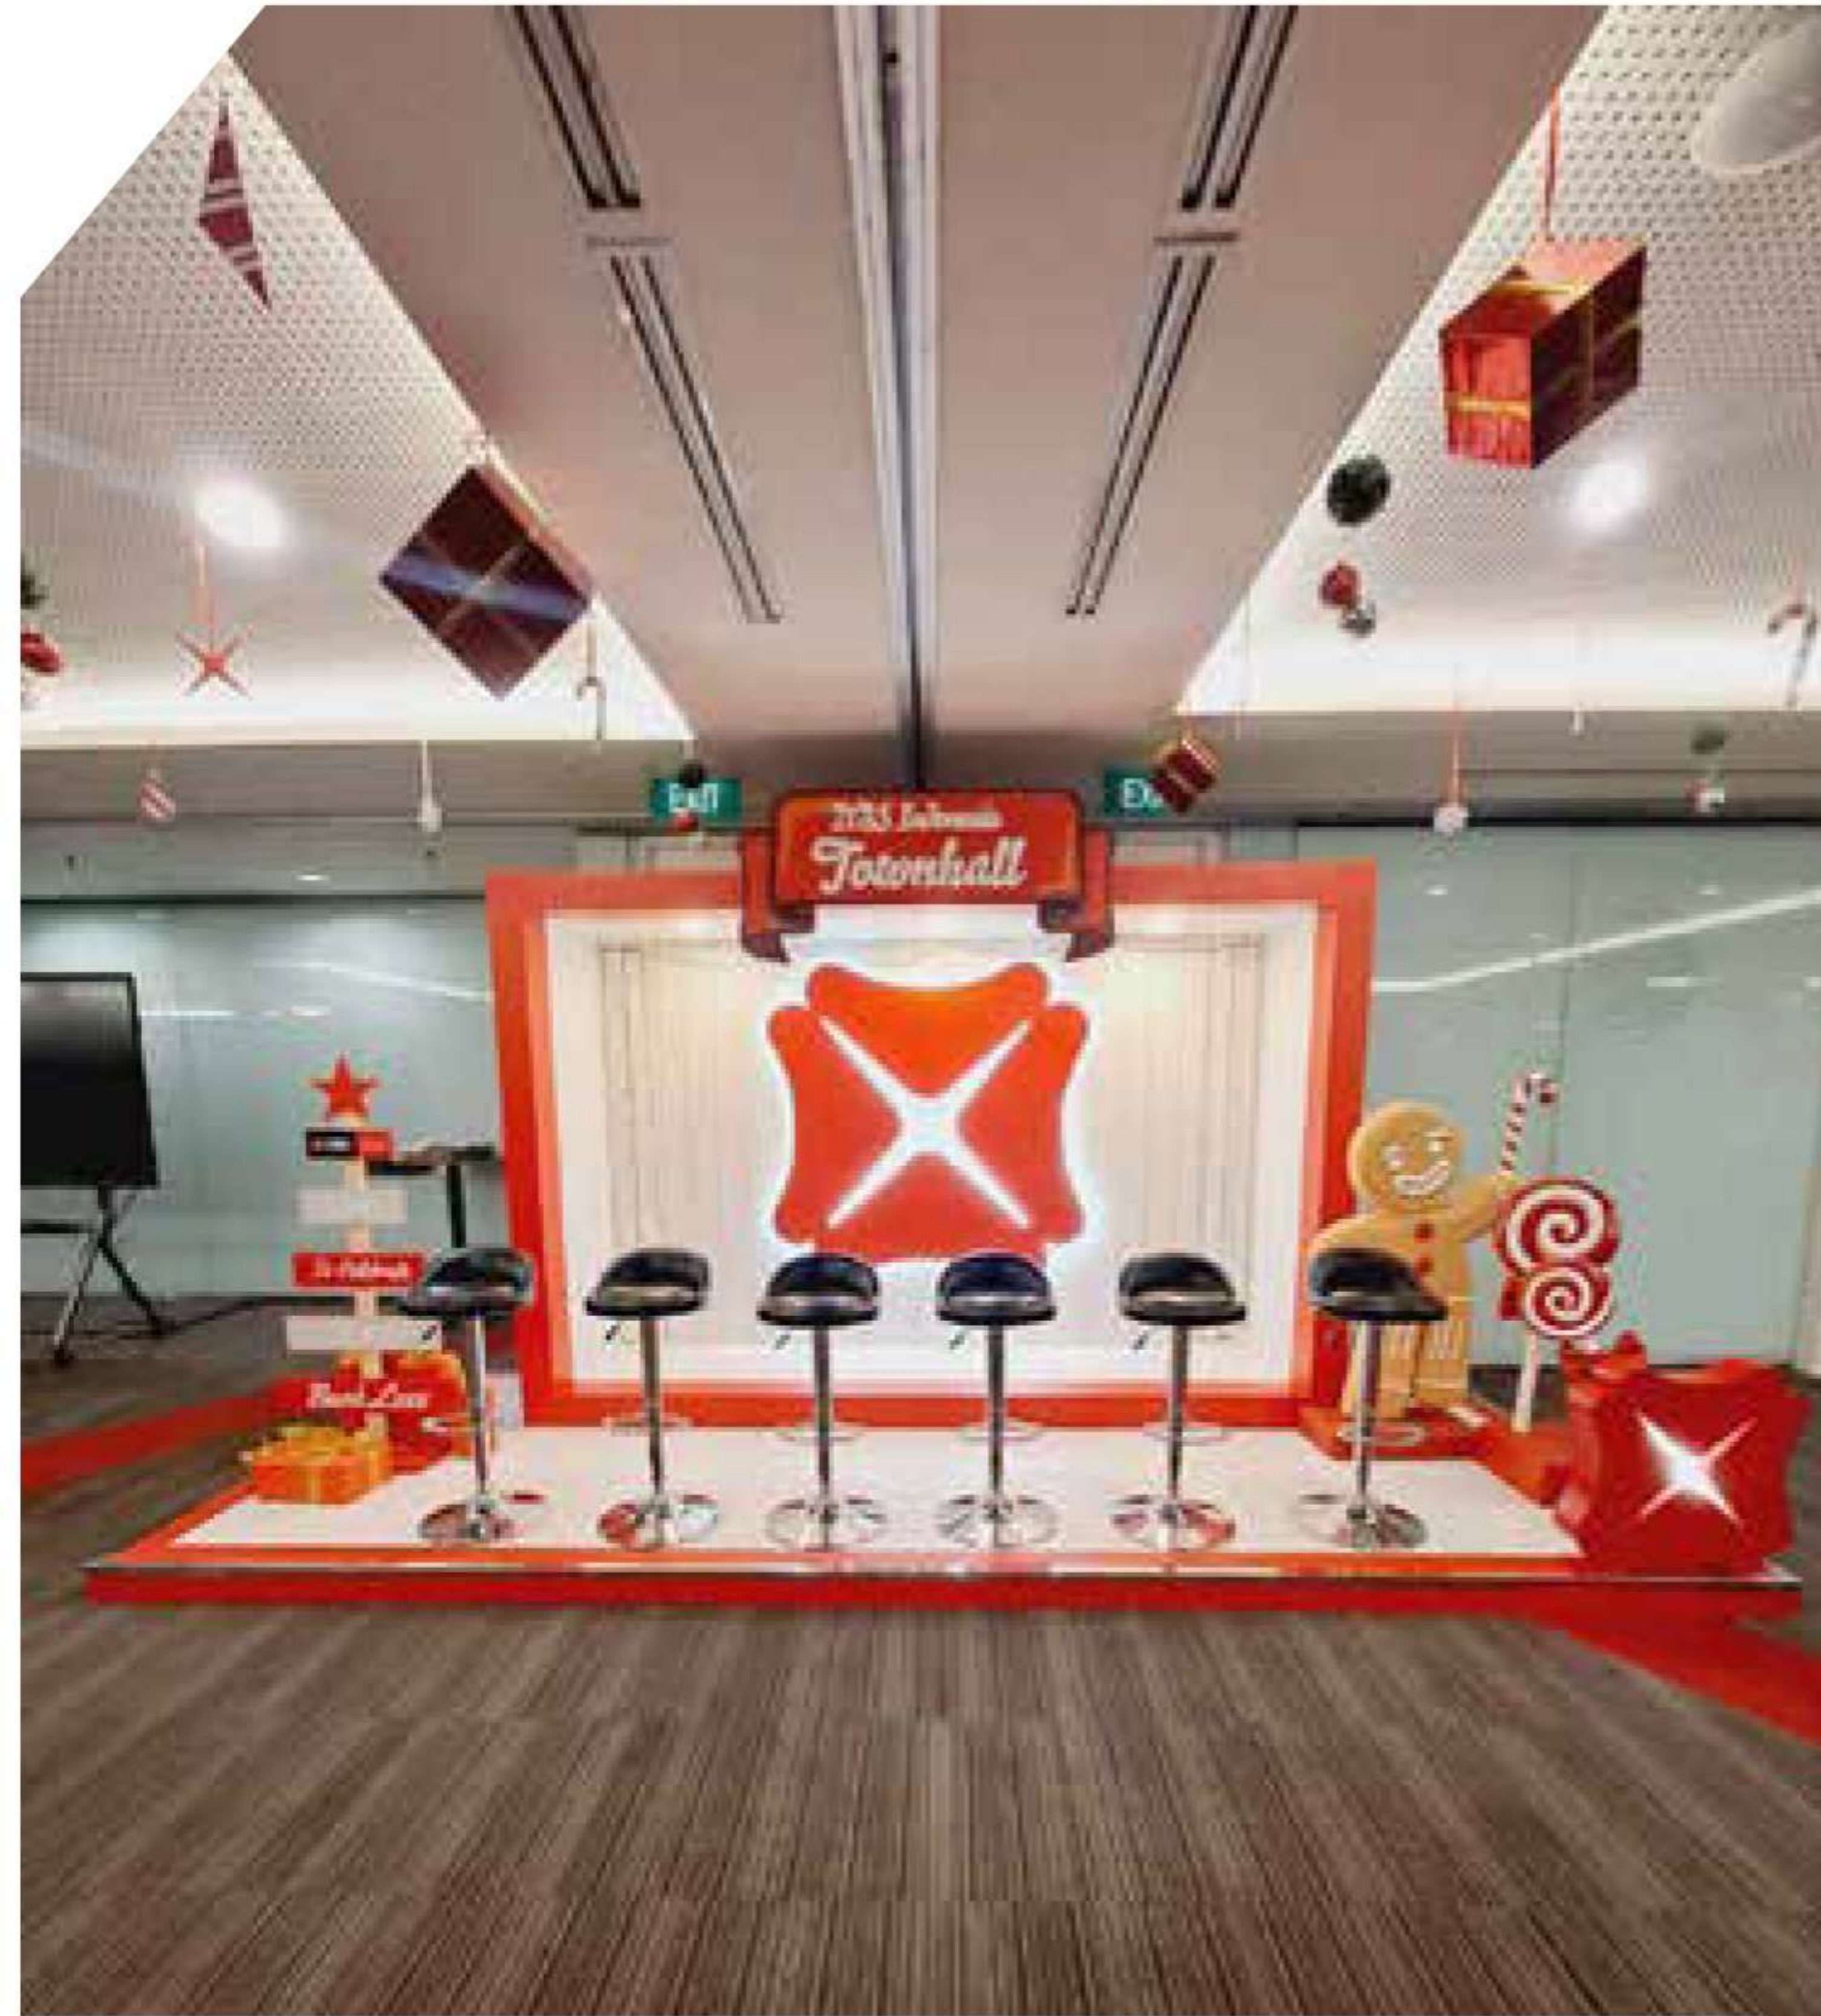

AIDEAXPO

Corporate Thematic
Mini Stage Production

| DBS TOWN HALL