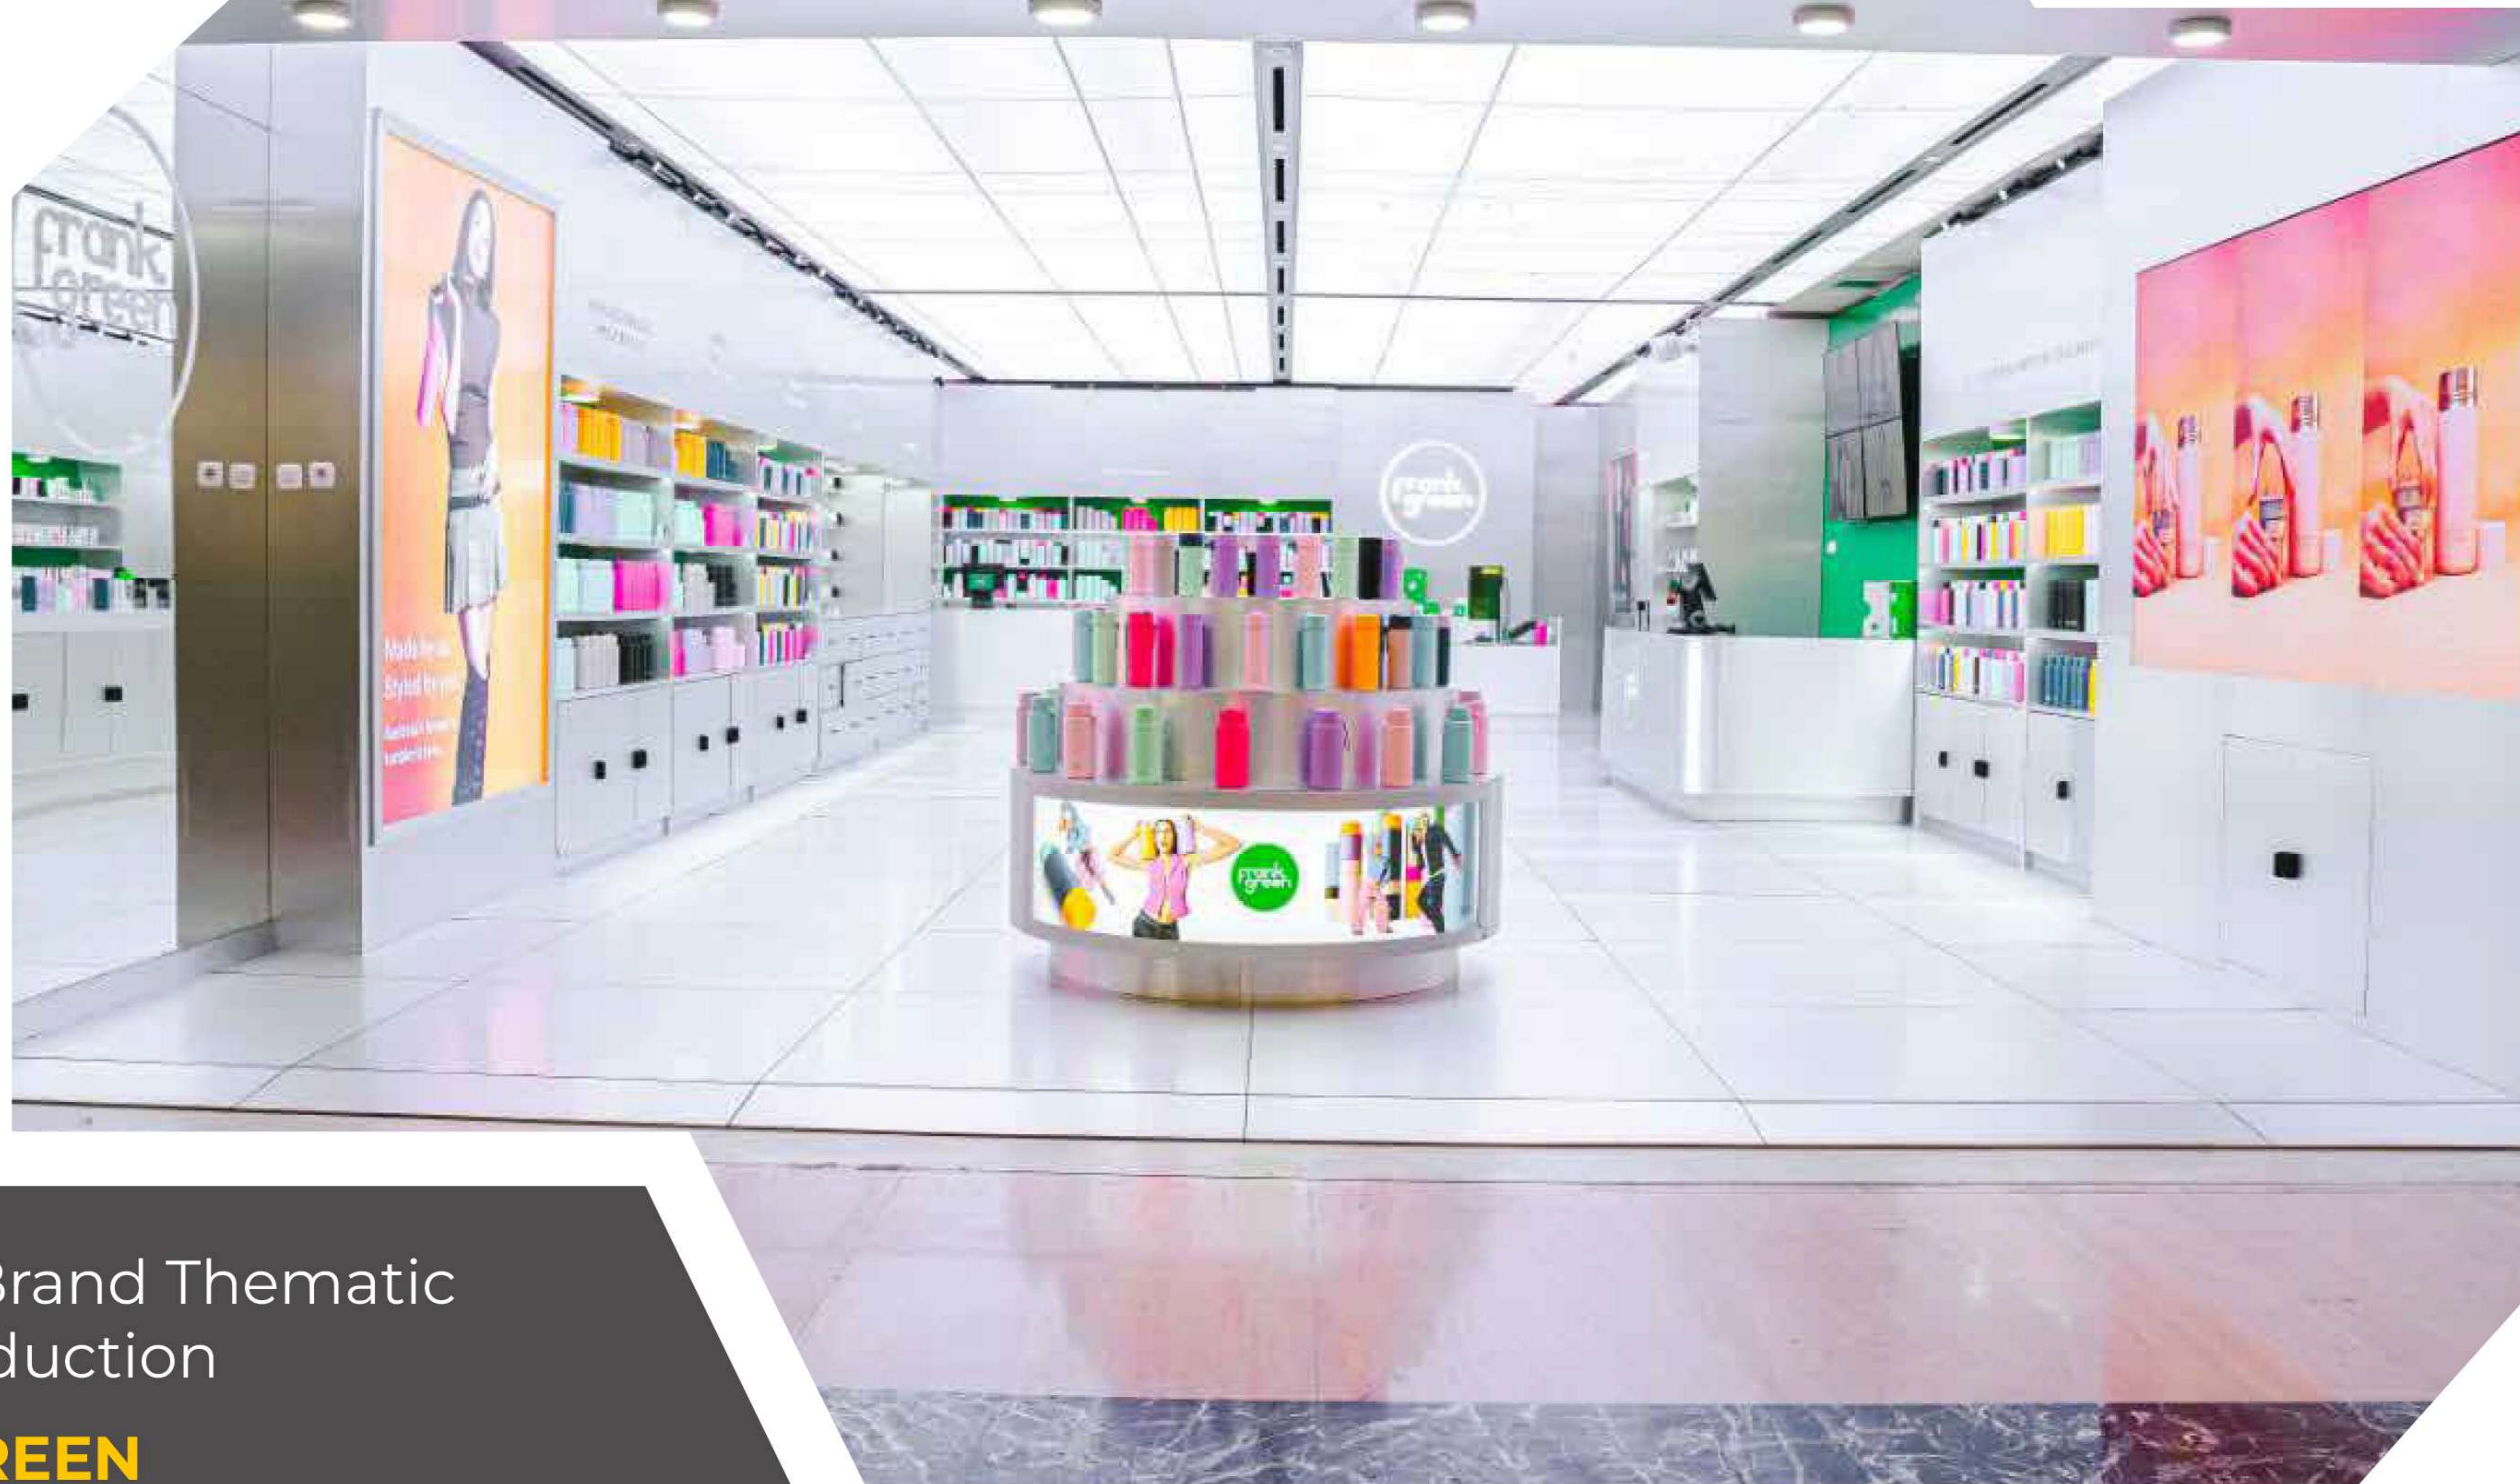

AIDEAXPO

Corporate Brand Thematic
All Area Production

FRANK GREEN
POP UP STORE
PLAZA INDONESIA