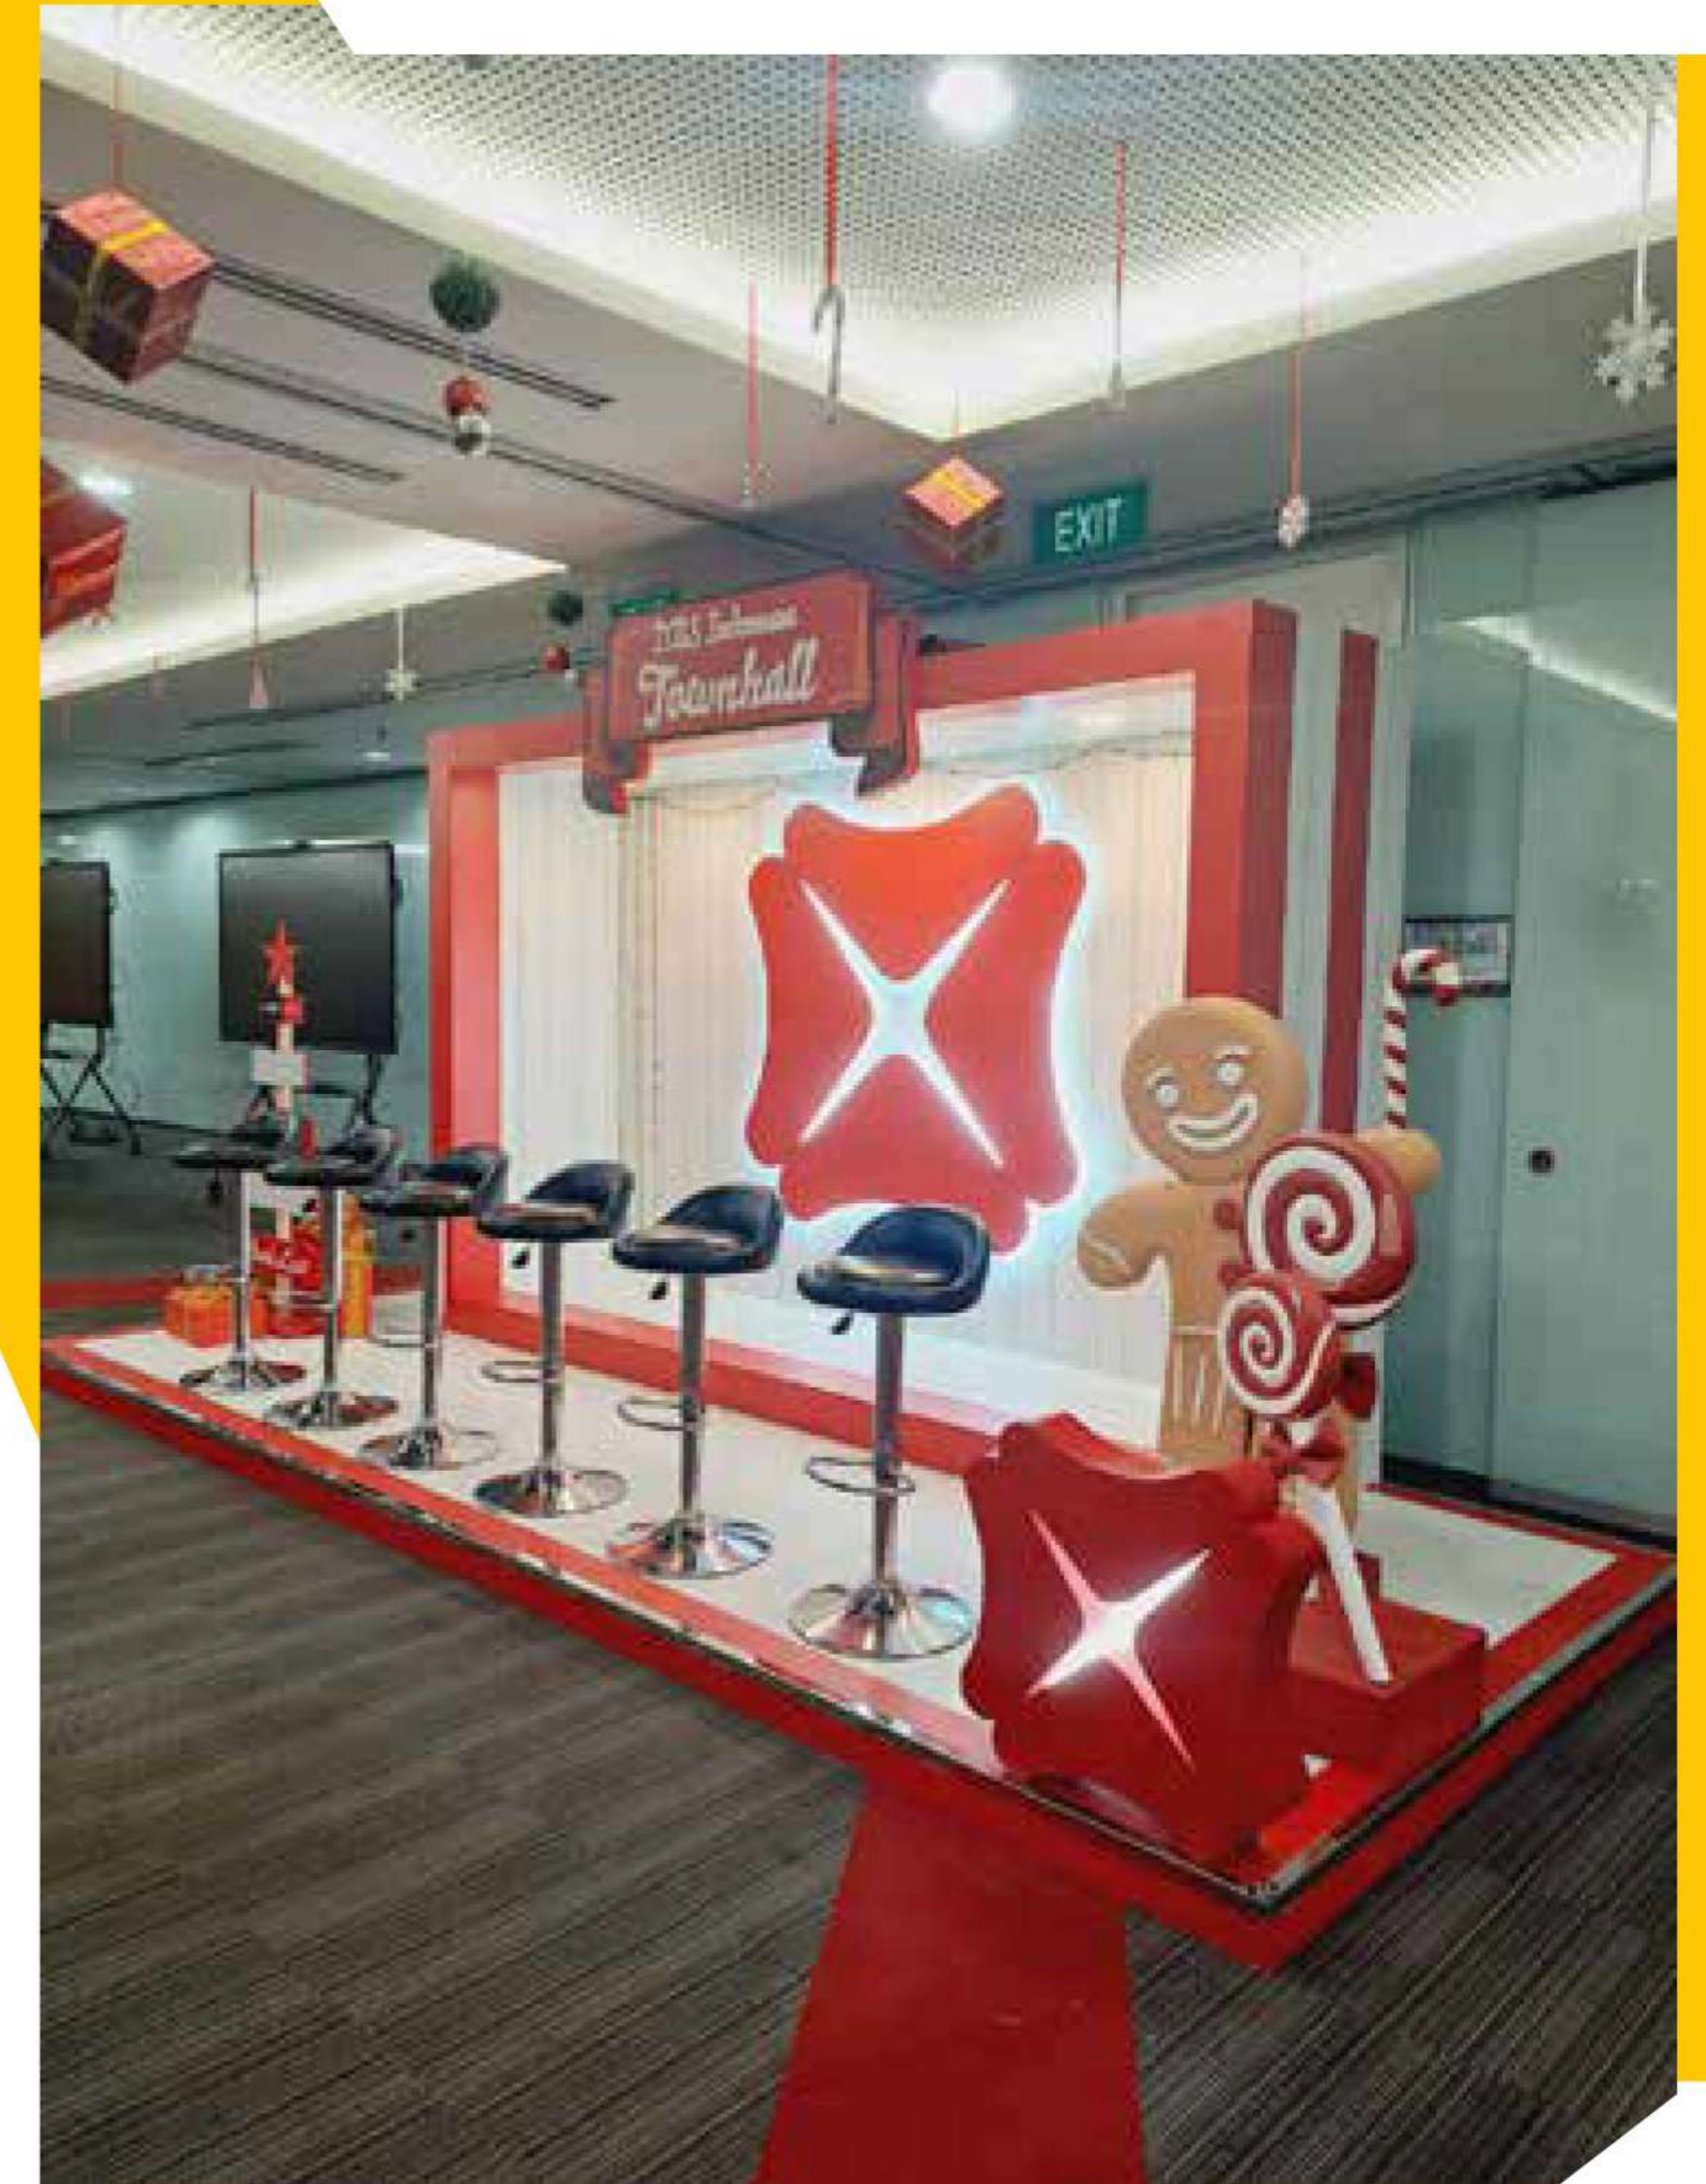

AIDEAXPO

Corporate Thematic
Mini Stage Production

| DBS TOWN HALL