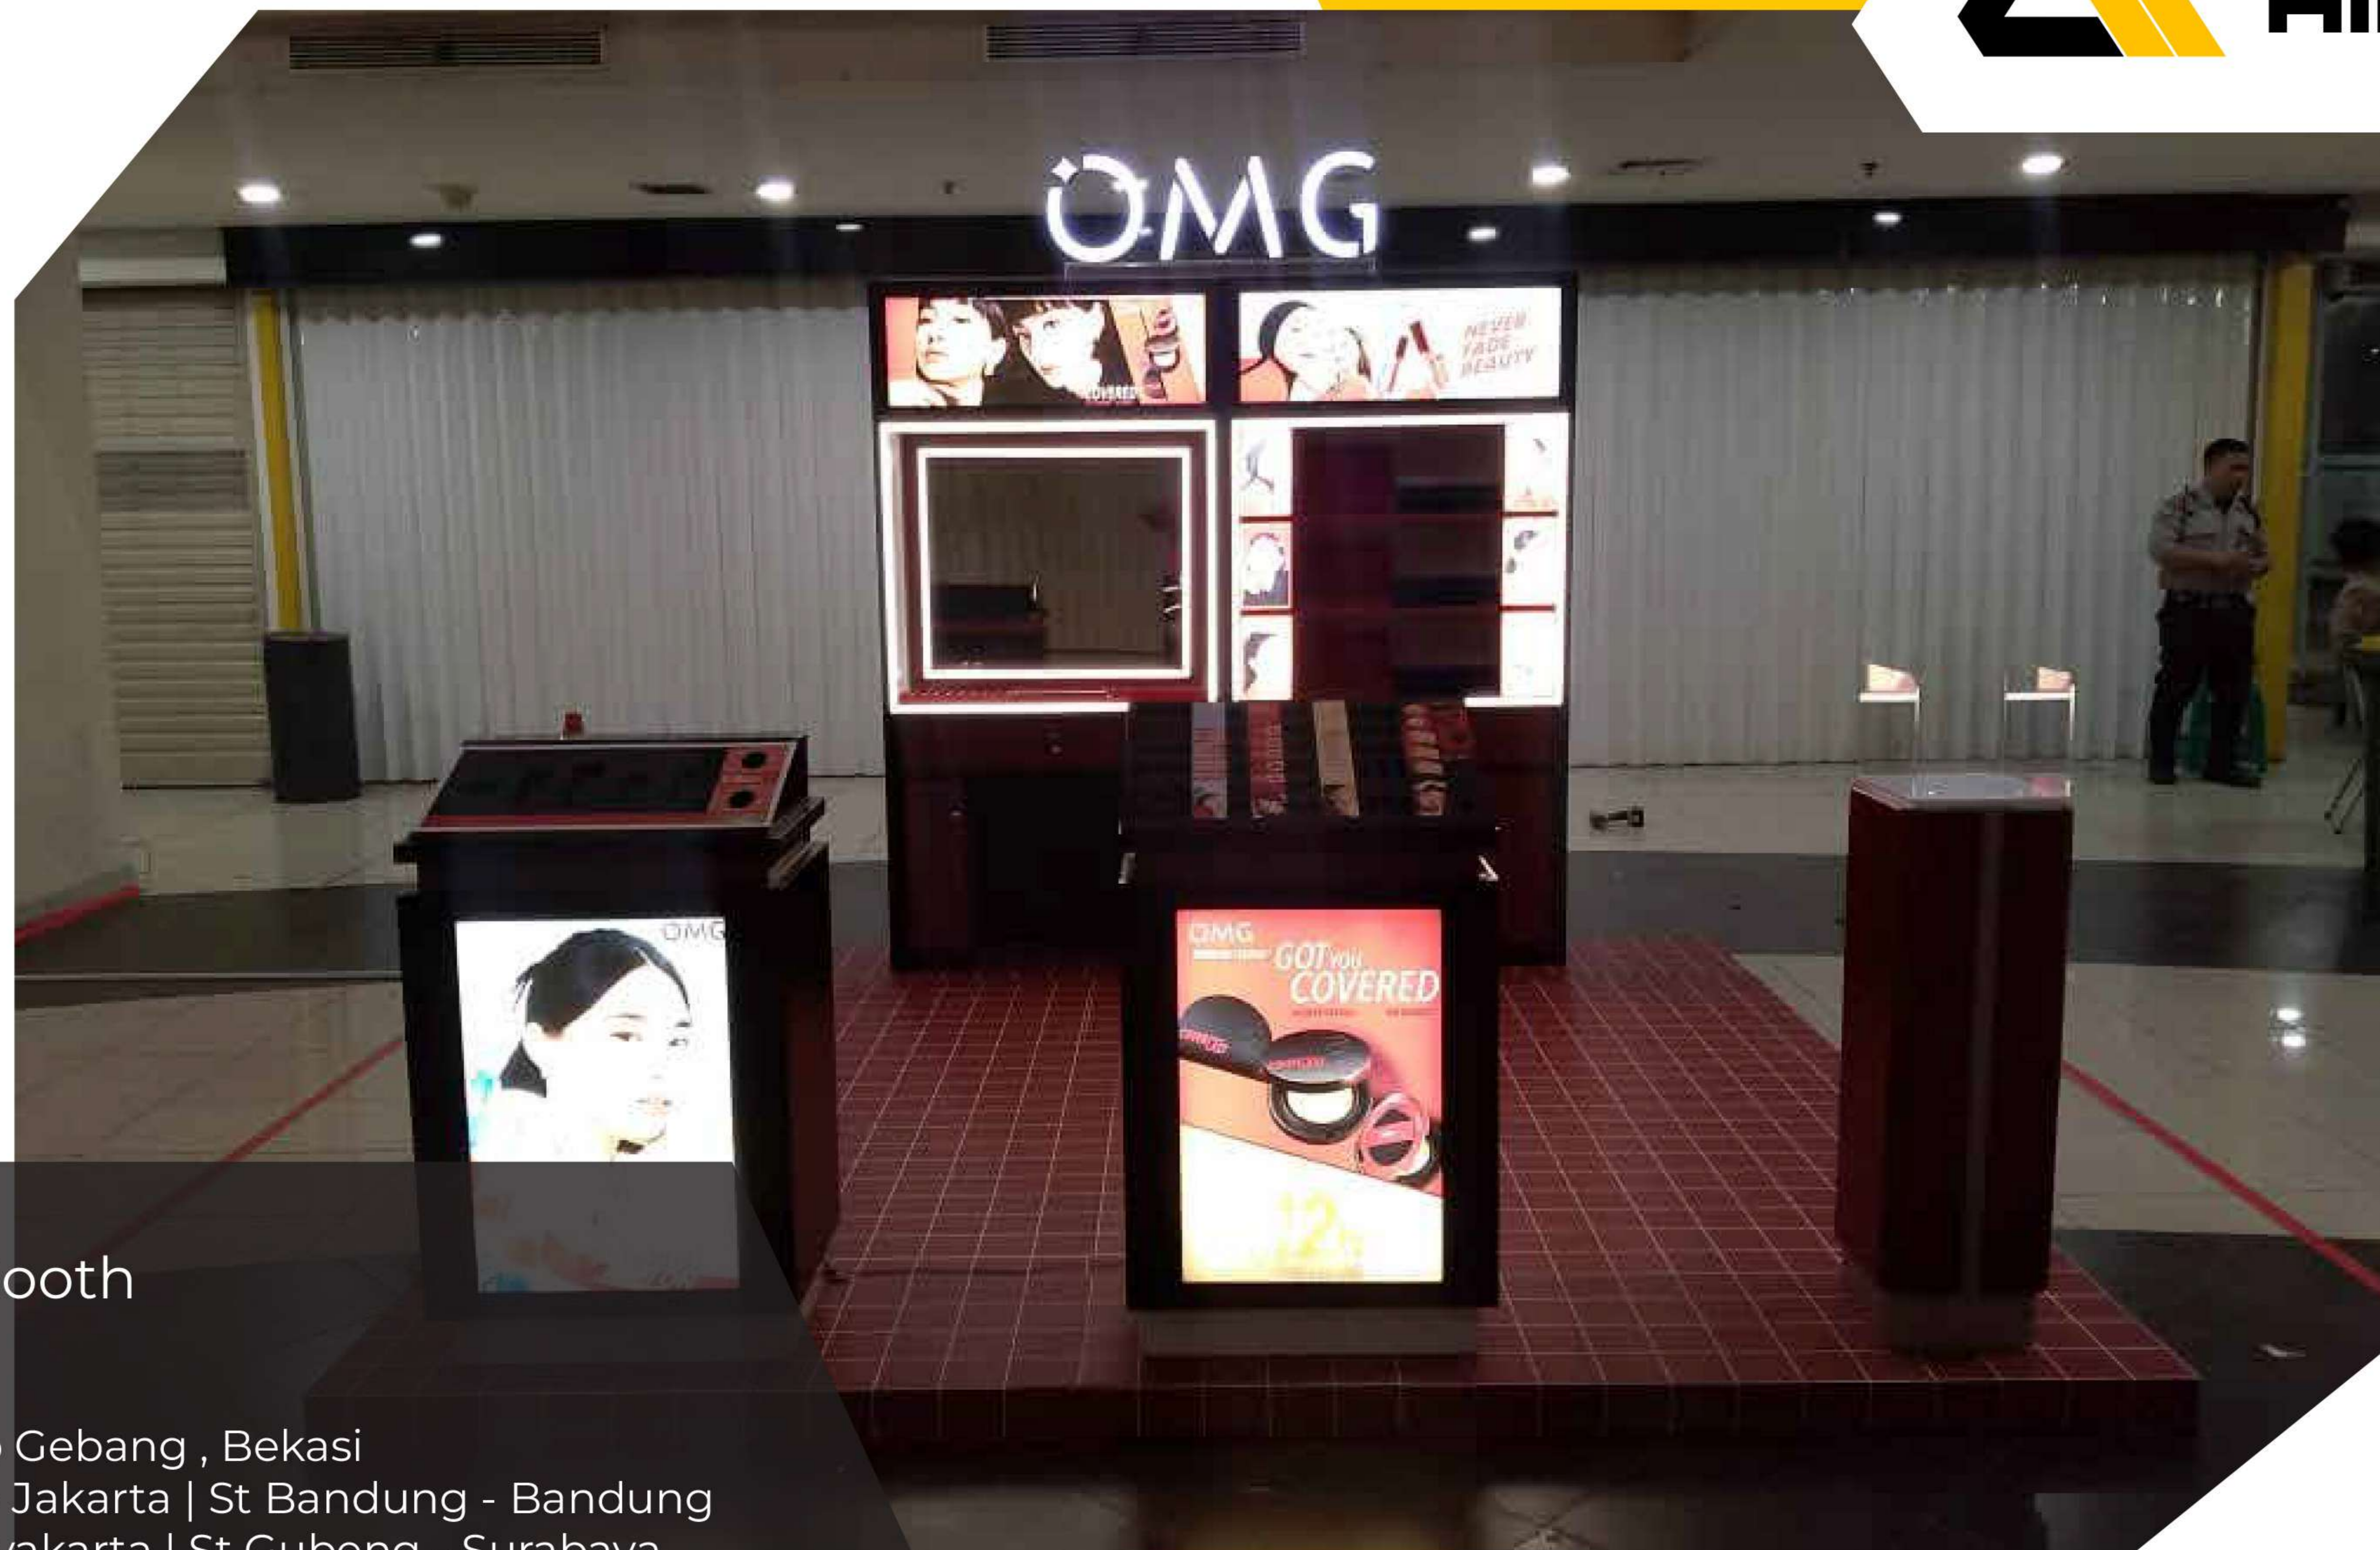

| Sun Plaza - Medan

S26 Exceptional League

S26

| Sun Plaza - Medan

AIDEAXPO

Exhibition Booth

OMG

Terminal Pulo Gebang , Bekasi
St. Ps. senen - Jakarta | St Bandung - Bandung
St Tugu - Yogyakarta | St Gubeng - Surabaya