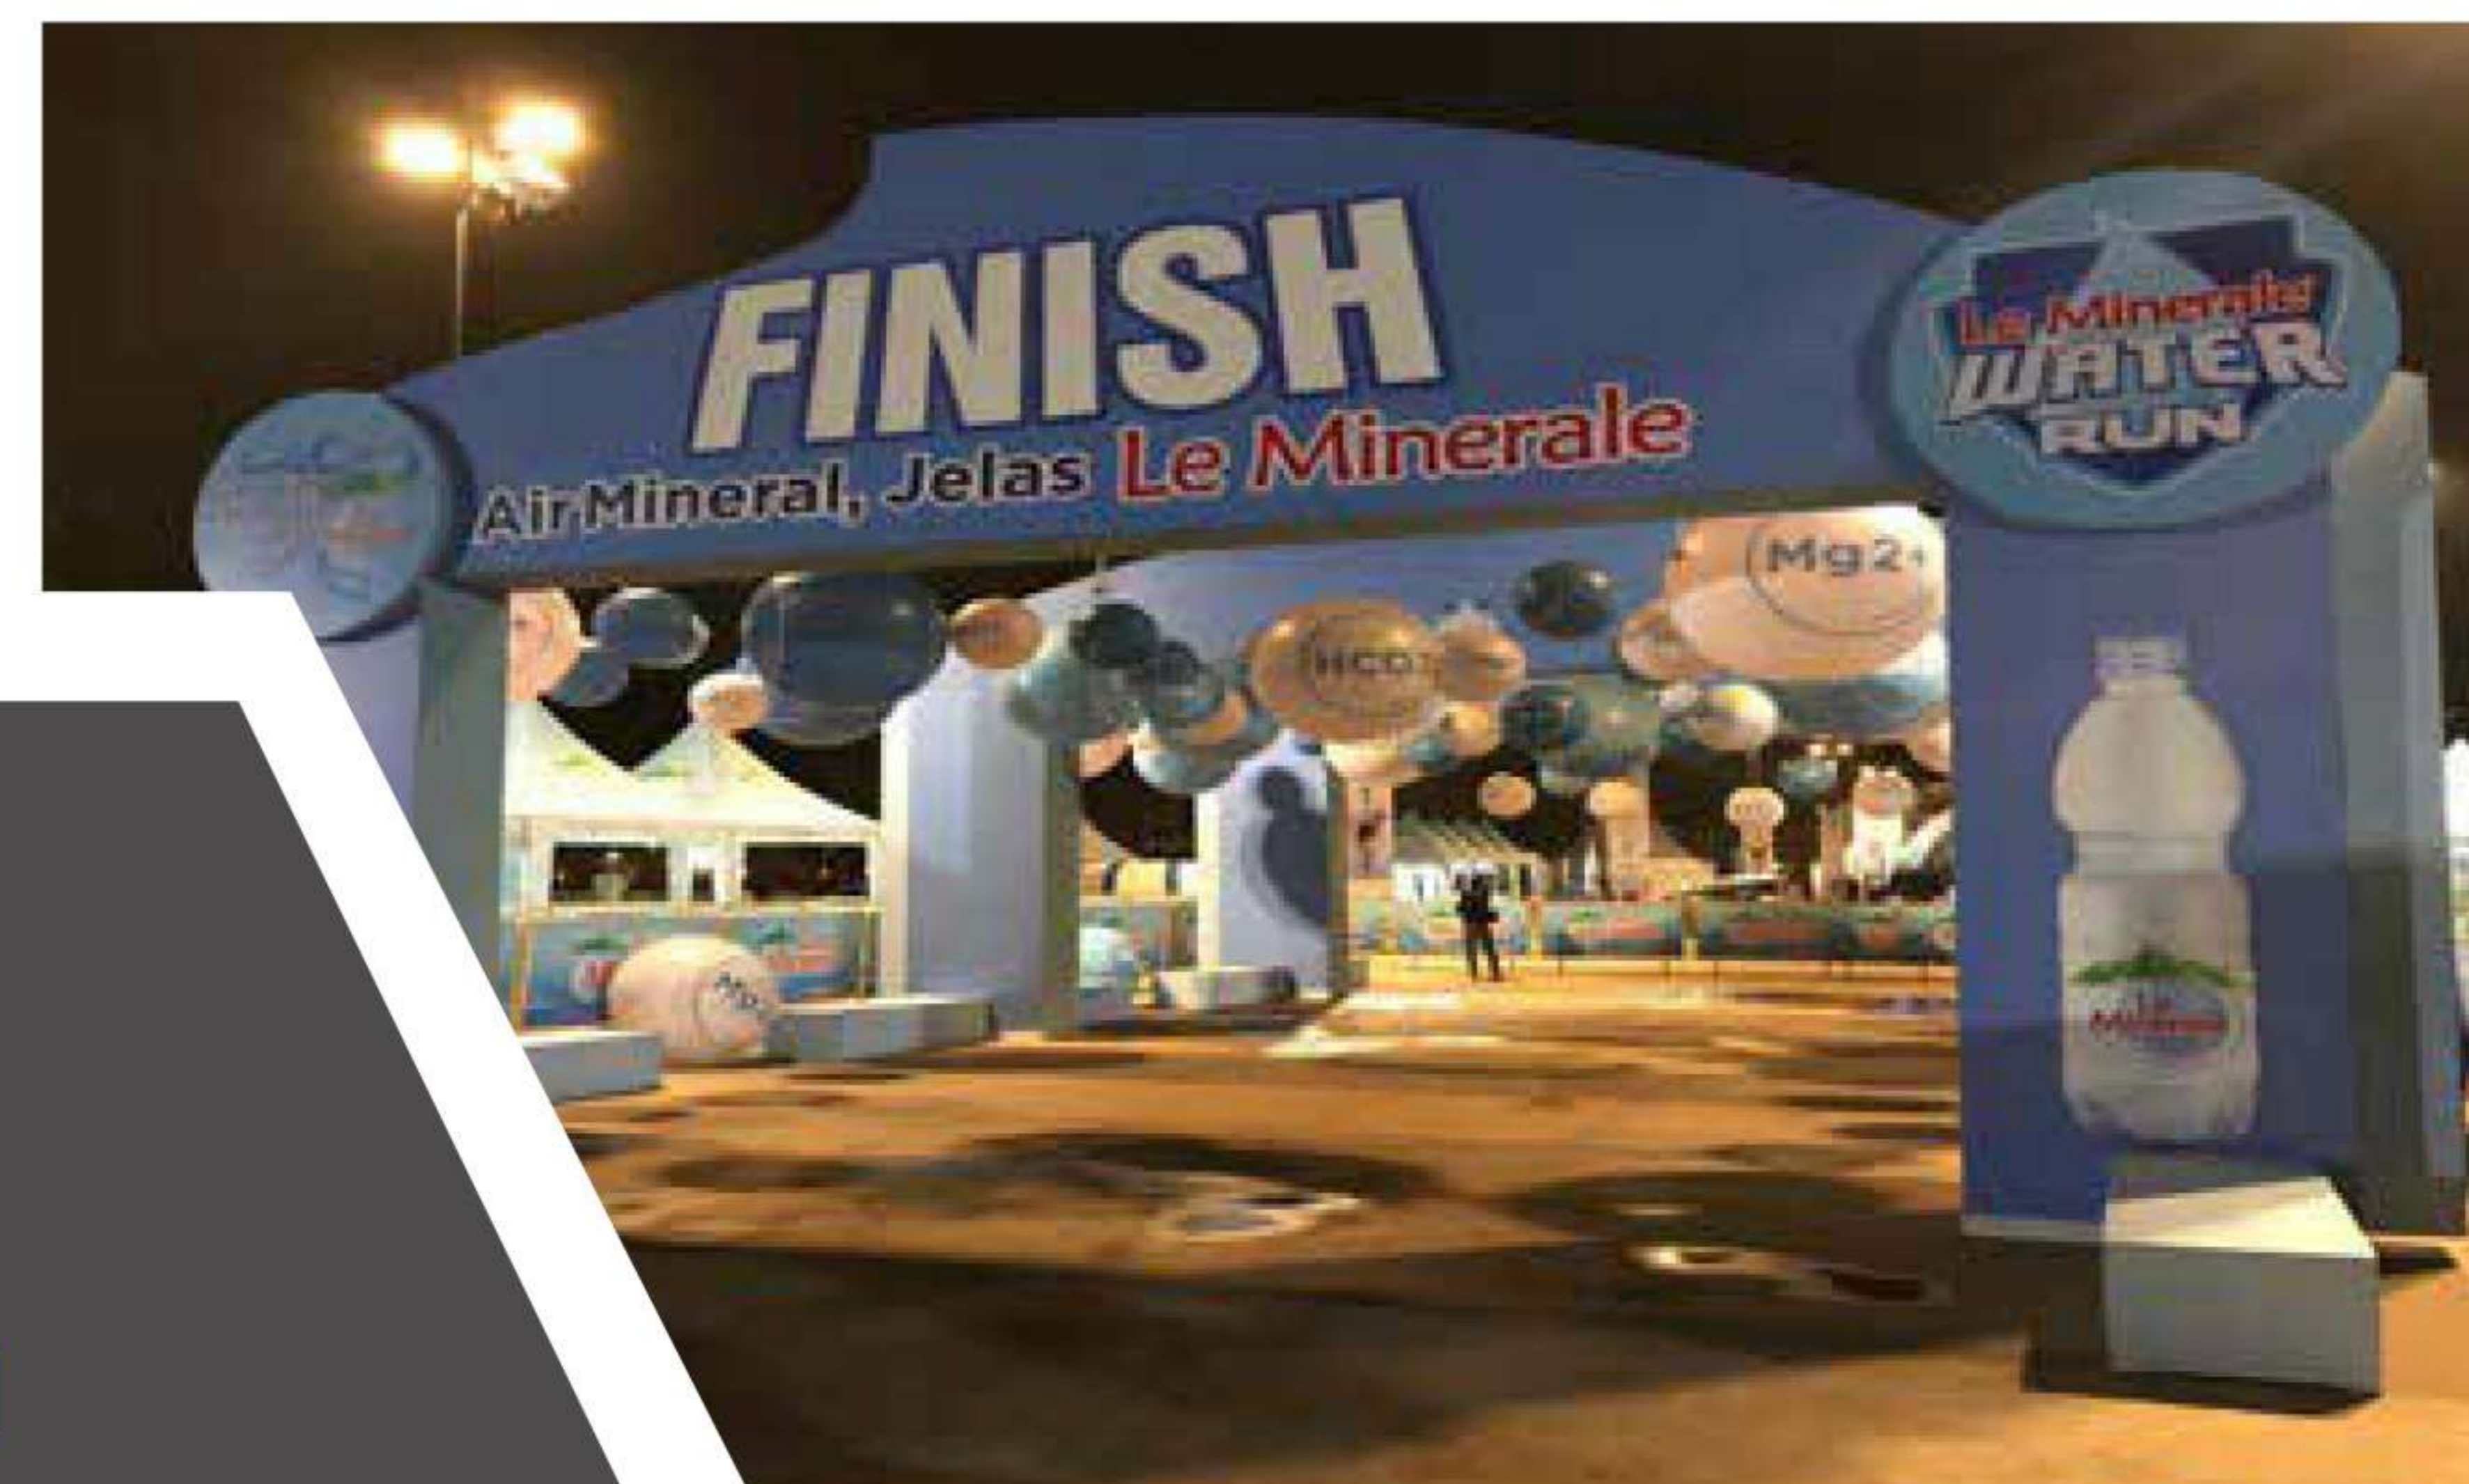

AIDEAXPO

Playful Brand Thematic
All Area Production

| LEMINERALE WATER RUN